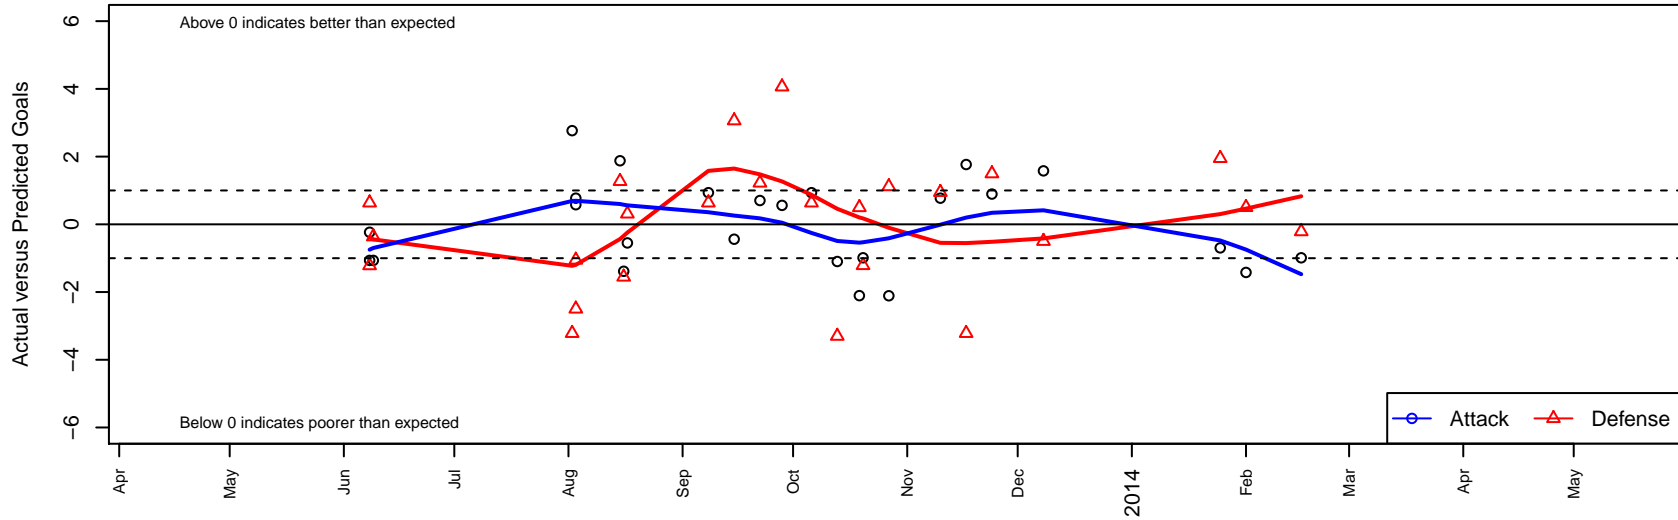

FC Alliance B B98

FC Alliance
 Woodinville, WA
 B98 total strength=1179
 attack=5.26 defense=2.62
 fall league = RCL B98 Div 4
 notes= White
 alt names used:
 FC Alliance B B98
 FC Alliance B
 FC Alliance B98 B
 FC Alliance BU15 – B
 FC Alliance White
 FC ALLIANCE B98 B (WA)

Venues played:
 Snohomish United Invit Silver U15
 WA Rush Cup B15 Silver U15
 Bigfoot Silver U15
 RCL B98 Div 4
 Challenge Cup B98 Division 2 – Challenge 2

FC Alliance B B98
 Dots are actual minus expected GF (blue circles) and GA (red triangles).
 Blue line is smoothed change in attack strength. Red is smoothed change in defense strength.